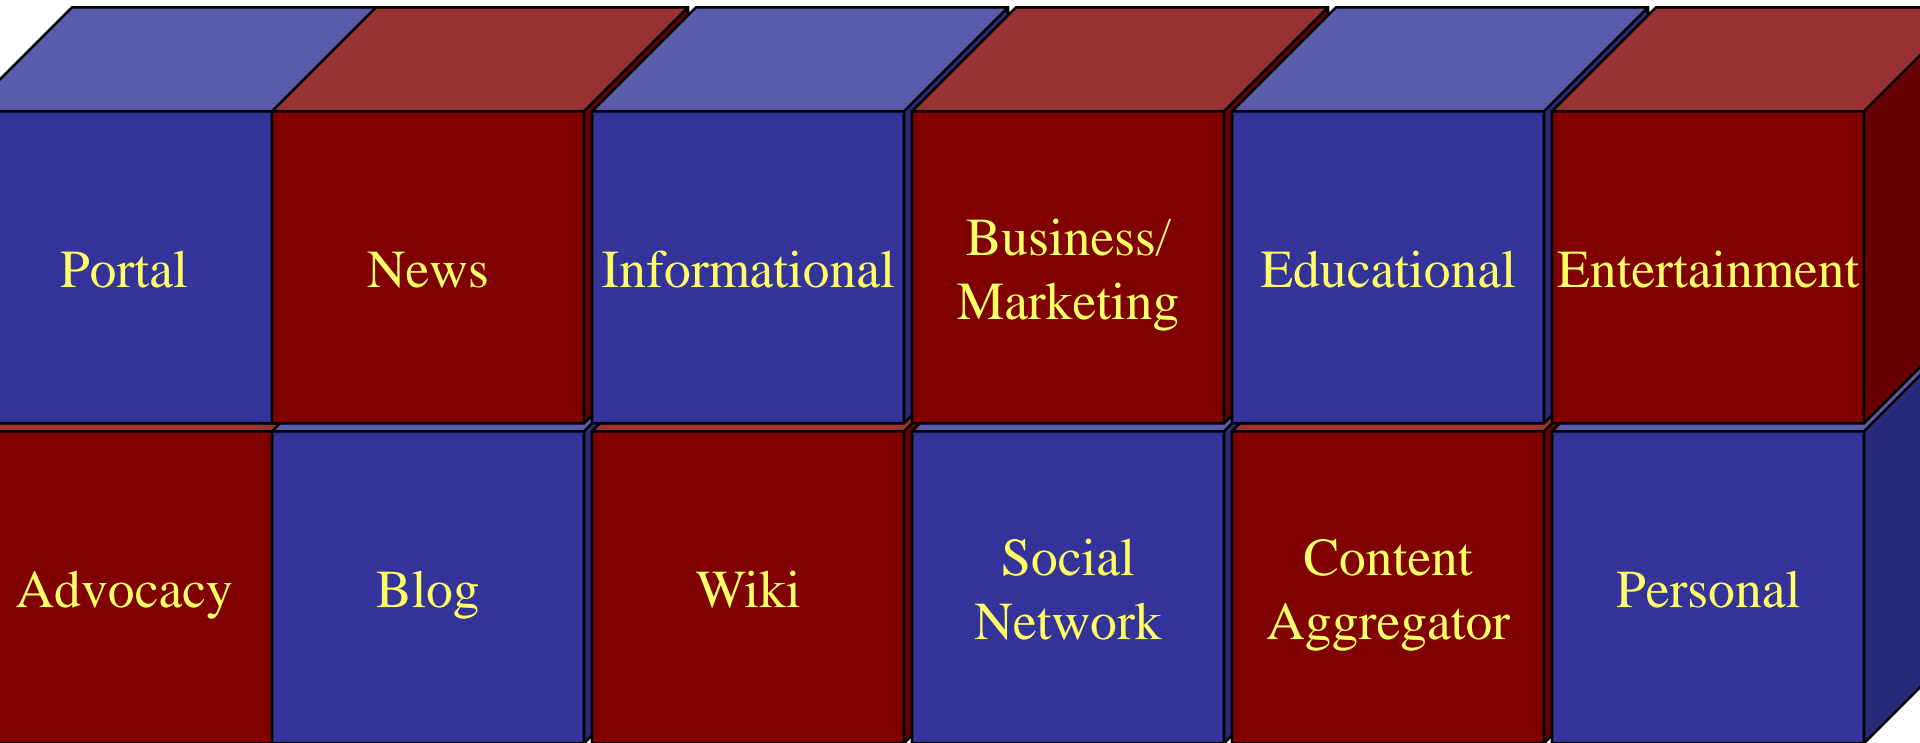

World Wide Web

Hit là gì?

- Tên của bất kỳ Web site nào được liệt kê trong kết quả tìm kiếm

Step 1:
Type the search engine's Web address (in this case, google.com) in the Address box in the Web browser.

Step 2:
Press the enter key. When the Google home page is displayed, type BBC news digital world podcast as the search text and then point to the Google Search button.

Step 3:
Click the Google Search button. When the results of the search are displayed, scroll through the links and read the descriptions. Point to the BBC News | Technology | Go Digital: Your digital world link.

Step 4:
Click the BBC News | Technology | Go Digital: Your digital world link to display a Web page with a description and links to the Go Digital: Your digital world podcast.

World Wide Web

Hai mươi kiểu web site cơ bản